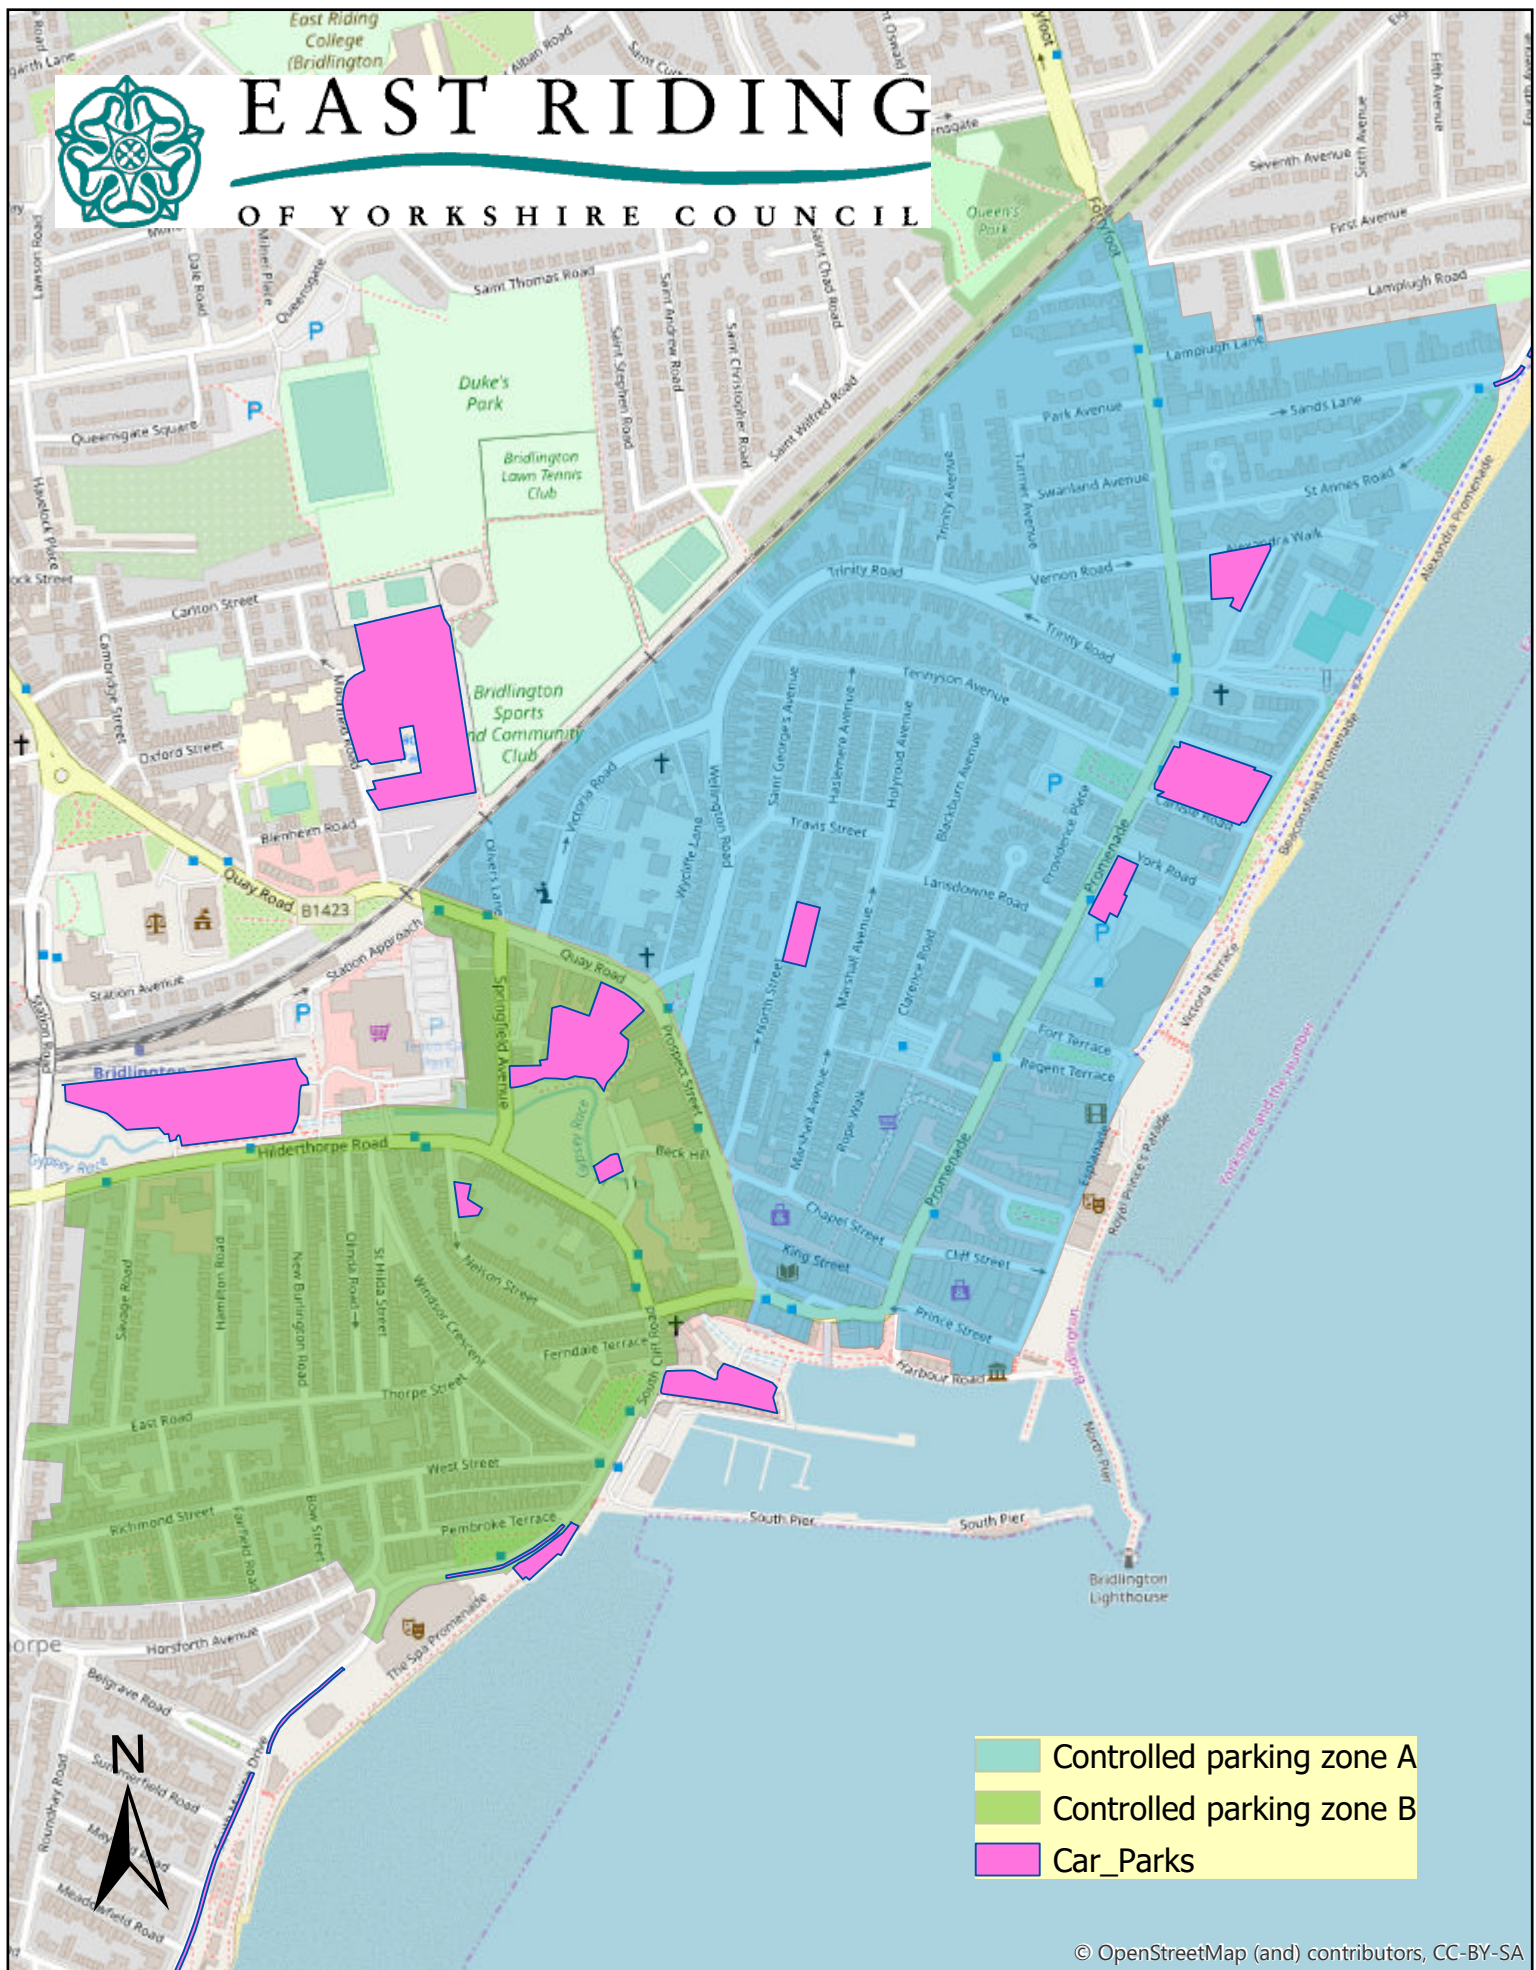

EAST RIDING OF YORKSHIRE COUNCIL

- Controlled parking zone A
- Controlled parking zone B
- Car_Parks

© OpenStreetMap (and) contributors, CC-BY-SA

This map is reproduced from Ordnance Survey material with the permission of Ordnance Survey on behalf of Her Majesty's Stationery Office Crown Copyright 2019. Unauthorised reproduction infringes Crown copyright and may lead to prosecution or civil proceedings. ©Crown Copyright and database right 2019. Ordnance Survey 100023383. East Riding of Yorkshire Council.

Bridlington Controlled Parking Zones

EastRiding ofYorkshire Council, County Hall, Beverley, HU17 9BA
Tel: 01482 393939